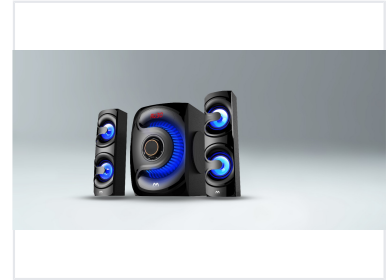

# Home Theater Soundbar System with Subwoofer

This home theater system features a soundbar, subwoofer, and two satellite speakers. It connects wirelessly via Bluetooth or through the auxiliary input for enhancing TV, movies, music, and gaming.

### Immersive Home Audio Experience

This home theater soundbar system is designed to elevate your entertainment setup with rich, clear audio and deep bass performance. Featuring a powerful 60W output, it combines a robust subwoofer with multiple satellite speakers to provide a comprehensive soundstage. The system offers versatile connectivity options, including Bluetooth for wireless streaming and standard inputs for wired media sources.

### Key Features

- FM Radio
- LED Display
- Remote Control Included