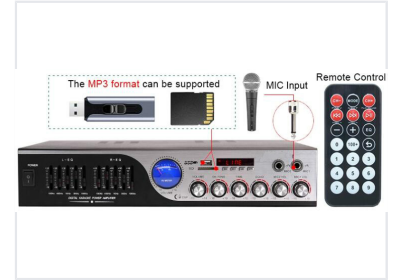

# Home Theater Amplifier with USB, SD, FM, and Microphone Inputs

This home theater amplifier provides a comprehensive audio solution for home entertainment. It features USB, SD card, FM, and microphone inputs for versatile audio playback and karaoke capabilities.

### High-Performance Home Theater Amplifier

This versatile home theater amplifier serves as a comprehensive audio hub for home entertainment systems. It features integrated support for digital media playback via USB and SD card slots, alongside an FM radio tuner for diverse listening options. Designed with karaoke enthusiasts in mind, the unit includes dual microphone inputs with adjustable echo and delay settings to customize your vocal performance.