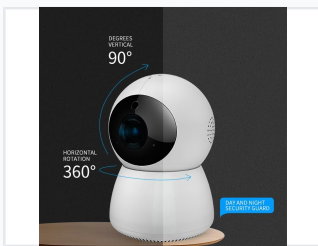

# Home Automation Security Camera

This smart home camera detects both sounds and motion. It has two-way audio and connects with the Tuyasmart app on iOS and Android.

## ADDITIONAL IMAGES

## Professional Smart Home Monitoring

This high-definition security camera provides reliable indoor surveillance with intelligent motion and sound detection alerts directly to your mobile device. Featuring a flexible pan-and-tilt mechanism and a wide-angle lens, it ensures comprehensive coverage of your space. Integration with popular smart home platforms allows for seamless remote control and two-way audio communication, making it an ideal solution for modern property security.