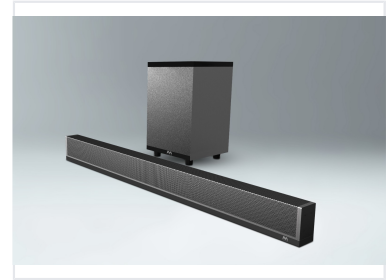

Home Audio Soundbar with Subwoofer

This home audio system includes a soundbar and subwoofer for enhanced sound quality. It offers versatile connectivity with Bluetooth, AUX, USB, HDMI, Optical, and Coaxial inputs, and comes with a remote control.

Overview

Immersive Home Audio Experience

The ATHENA-S0 soundbar and subwoofer system is designed to elevate your home entertainment setup with powerful, clear audio output. Featuring a versatile array of connectivity options including Bluetooth, USB, and multiple digital inputs, this system integrates seamlessly with various media sources. The included remote control and LED display ensure effortless operation and convenient control over your listening experience.

Performance

Total Output Power

100 W

Output Power

Speaker Configuration

5.25" Subwoofer x 1 + 2" Speaker x 4

Connectivity

Connectivity Features

Bluetooth, AUX IN, USB Playback, HDMI (Optional), Optical (Optional), Coaxial (Optional)

Physical Dimensions

Dimensions

Component	Dimensions (L x H x D)
Subwoofer	180 x 330 x 220 mm
Soundbar	900 x 78 x 48 mm