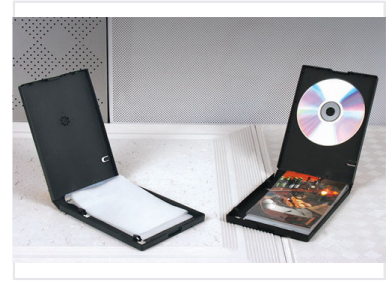

Hinged Lid Photo Storage Box

This black photo box is designed for storing and displaying photographs. It features a hinged lid and internal compartments to hold photos securely.

Product Overview

Professional Photo Storage Solution

This hinged lid photo storage box is designed to provide a secure and organized environment for your photographic collection. Featuring a durable construction with a convenient hinged lid, it ensures your memories remain protected while remaining easily accessible. Its compact design and efficient internal layout make it an ideal choice for both personal archiving and professional display needs.