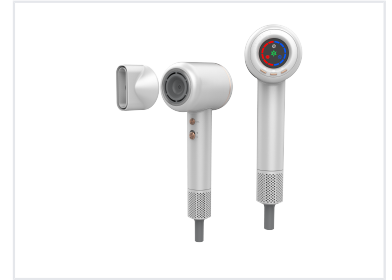

# High-Speed Hair Dryer with LCD Display

This high-speed hair dryer features a 110,000rpm motor for fast and efficient drying. It offers multiple speed and temperature settings, including a cool shot, and an LCD display for easy monitoring.

### Professional High-Speed Drying

This high-speed hair dryer features a powerful 110,000rpm brushless motor and advanced ionic technology to deliver salon-quality results. Designed for efficiency, it offers 3 speed settings and 4 temperature levels, all easily monitored via the integrated LCD display. With its lightweight build and ultra-silence technology, it provides a comfortable and quiet drying experience suitable for professional or personal use.