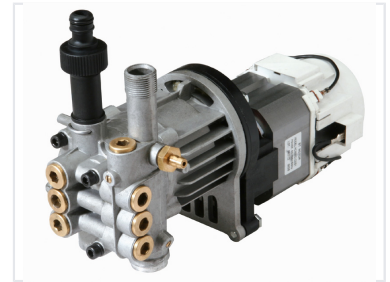

# High-Pressure Washer Pump with Brass Ports

This high-pressure washer pump features a robust motor and a multi-piston pump head. It is designed for efficient water delivery and high-pressure output, with multiple brass-fitted ports for connections.

### High-Performance Washer Pump

This high-pressure washer pump is engineered for demanding cleaning tasks, featuring a robust motor and a precision-engineered multi-piston pump head. Built for reliability, it includes durable brass-fitted ports for both inlet and outlet connections to ensure high-pressure output and consistent water delivery. Housed in a protective casing, this unit is designed to provide long-lasting performance in professional environments.

## Technical Specifications

Model	HCD8860-20481
Input Power	AC 120V / 60Hz
Lot Number	060122 0038

## Construction & Design

Port Material	Brass
Mechanism	Multi-piston pump head
Key Features	Protective Housing, Heavy Duty Motor, High Pressure Output