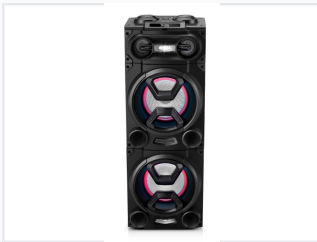

High-Power Dual Woofer Party Speaker with LED Lighting

This party speaker system is engineered for high-quality audio output and features immersive lighting effects. It has dual woofers and tweeters to ensure balanced sound, along with an integrated LED lighting system that offers customizable patterns.

ADDITIONAL IMAGES

Overview

High-Performance Audio Solution

This high-power 100W dual woofer party speaker is engineered to deliver immersive sound and dynamic visual effects for professional and entertainment environments. Featuring a robust driver configuration and versatile connectivity options including Bluetooth, USB, and AUX, it provides seamless integration for various audio sources. With built-in karaoke support and a comprehensive 10-mode equalizer, this unit offers the flexibility needed for live events, presentations, and social gatherings.

Audio Performance

Power Output	100 W
Driver Setup	10" x 2 (Woofers) + 3" x 2 (Tweeters)
Equalizer Presets	FLAT, CLASSICAL, ROCK, POP, JAZZ, LIVE, CLUB, DANCE, HALL, SOFT

Connectivity

Supported Inputs

- Bluetooth
- USB
- RCA
- 3.5mm AUX-IN

Additional Features

Karaoke Support • LED Lighting • 1A USB Charging

Physical Specifications

Dimensions (W x D x H)	363 x 380 x 1069 mm
Power Source	AC Power