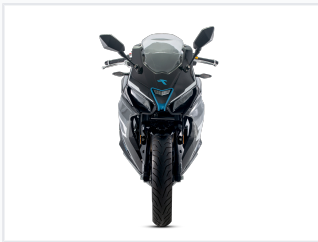

# High-Performance Sportbike Motorcycle

This high-performance sportbike motorcycle features a sleek and aerodynamic design. It boasts a powerful engine, precision handling, and an advanced braking system for optimal control and responsiveness.

## ADDITIONAL IMAGES

### High-Performance Sportbike

This sportbike is engineered for riders seeking an exhilarating and dynamic experience, combining a sleek, aerodynamic design with robust performance. It features a liquid-cooled, fuel-injected engine paired with a responsive six-speed transmission for optimal power and efficiency. With precision handling and an advanced braking system, this model offers a confident ride for both enthusiasts and daily commuters.

### Color Palette

Black • Gray • Blue accents

Lighting	Double lens headlights, LED lighting, Integrated turn signals
----------	---