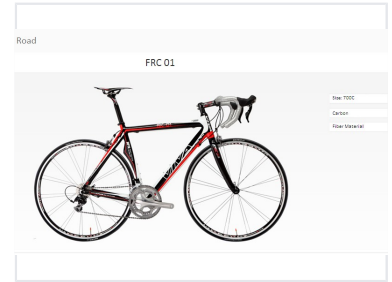

High-Performance Road Bicycle

This high-performance road bicycle is designed for speed and agility. The lightweight carbon fiber frame ensures efficient power transfer and responsive handling.

Overview

High-Performance Road Bicycle

This high-performance road bicycle is engineered for speed, agility, and precision. Built with a lightweight full carbon fiber frame, it ensures efficient power transfer and responsive handling for competitive cyclists. Equipped with a reliable 105-series drivetrain and high-quality components, this bike delivers a smooth, top-tier riding experience for enthusiasts seeking performance.

Frame & Geometry

Frame Material	Full Carbon Fiber
Wheel Size	700C

Components

Drivetrain Components

Component	Specification
Chainwheel	53x39T
Front Derailleur	105 Series
Rear Derailleur	105 Series
Shifter	105 Series
Freewheel	105 Series

Cockpit Components

- Carbon/Alloy Handlebar
- Carbon/Alloy Stem
- Ergonomic Saddle

Braking System	105 Series Caliper Brakes
Tire Specifications	700C x 23C

Features

Key Features	Lightweight, Full Carbon Frame, Road Racing, Precision Shifting
--------------	---