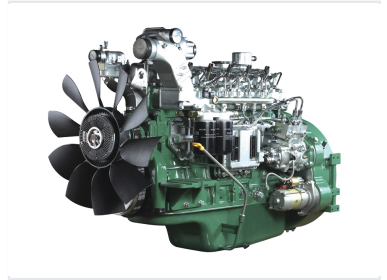

# High-Performance Auto Engine

This is a high-performance auto engine designed for durability and efficiency. It features a robust cooling system, precision fuel injection system, and a high-capacity oil filtration system.

### High-Performance Engineering

This high-performance auto engine is engineered for exceptional durability and operational efficiency. Built with high-strength materials, the engine block is designed to withstand demanding operating conditions. It features an advanced cooling system with a multi-blade fan, a precision fuel injection system, and a high-capacity oil filtration system for reliability.