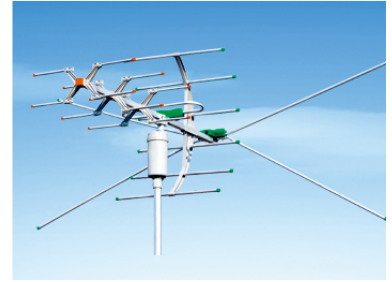

# High-Gain Outdoor TV Antenna

This high-gain outdoor TV antenna is designed for receiving digital terrestrial television signals. It features a multi-element array for enhanced signal reception and is suitable for areas with weak signal strength.

### High-Performance Signal Reception

This high-gain outdoor TV antenna is engineered for superior digital terrestrial television signal reception. Featuring a specialized multi-element array, it is specifically designed to excel in areas with weak signal strength by maximizing signal capture. The durable construction ensures long-lasting reliability and performance in demanding outdoor weather conditions.