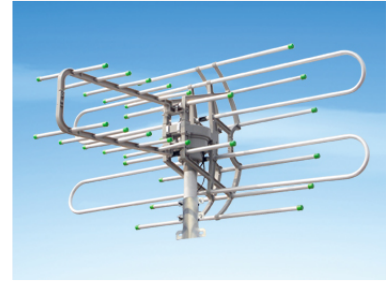

High-Gain Outdoor TV Antenna

This high-gain outdoor TV antenna is designed for optimal reception of over-the-air digital TV signals. It supports VHF and UHF frequencies and is constructed from weather-resistant materials for durability.

Product Overview

Professional High-Gain Outdoor TV Antenna

This high-gain outdoor TV antenna utilizes a multi-element Yagi-Uda design to deliver optimal reception of over-the-air digital signals. Engineered for durability, the unit is constructed from weather-resistant materials to ensure reliable performance in harsh outdoor environments. Its superior gain characteristics make it an ideal solution for locations experiencing weak signal strength or significant distances from broadcast towers.