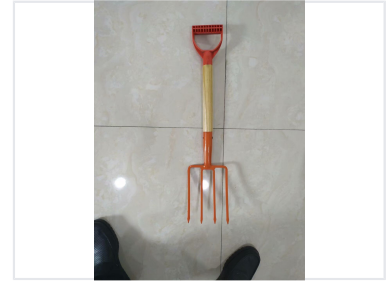

# Heavy-Duty Garden Fork with D-Grip Handle

This heavy-duty garden fork is equipped with a comfortable D-grip handle. It features four durable metal tines suitable for digging, lifting, and turning soil and compost.

## ADDITIONAL IMAGES

### Professional Grade Garden Fork

This heavy-duty garden fork is engineered for demanding agricultural and landscaping tasks, including digging, lifting, and turning soil or compost. Designed with a robust four-tine metal head, it offers excellent penetration and strength for aerating soil and harvesting root crops. The ergonomic D-grip handle ensures a secure hold and provides leverage to reduce back strain during extended use.

## Design & Ergonomics

Handle Style	D-Grip
Handle Material	Wood