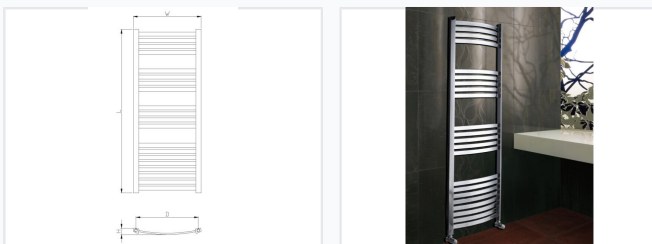

Heated Towel Drying Rack

This device uses a heating function to dry towels and clothing. It is designed for bathroom use.

| AF-DK Series | | | | | | | | | | |
|--------------|-------------|------------|------------|-------------|------------|------------|-------|-------|-------------|--|
| Code | Length (mm) | Width (mm) | Depth (mm) | Height (mm) | Tube (pcs) | EN442 (EU) | | | Weight (kg) | |
| | | | | | | Chrome | White | White | | |
| AF-DK01001 | 800 | 450 | 410 | 46 | 15 | 507 | 275 | 1986 | 348 | |
| AF-DK01002 | 815 | 450 | 410 | 46 | 12 | 318 | 242 | 1035 | 303 | |
| AF-DK01003 | 1200 | 450 | 410 | 46 | 22 | 1384 | 406 | 1762 | 513 | |
| AF-DK01004 | 1800 | 450 | 410 | 46 | 33 | 2078 | 608 | 2629 | 771 | |
| AF-DK01005 | 800 | 500 | 450 | 55 | 15 | 1020 | 299 | 1291 | 378 | |
| AF-DK01006 | 815 | 500 | 450 | 55 | 12 | 885 | 259 | 1100 | 328 | |
| AF-DK01007 | 1200 | 500 | 450 | 55 | 22 | 1506 | 441 | 1907 | 559 | |
| AF-DK01008 | 1800 | 500 | 450 | 55 | 33 | 2280 | 652 | 2881 | 839 | |
| AF-DK01009 | 800 | 600 | 500 | 65 | 15 | 1187 | 348 | 1602 | 440 | |
| AF-DK01010 | 815 | 600 | 500 | 65 | 12 | 1018 | 296 | 1289 | 378 | |
| AF-DK01011 | 1200 | 600 | 500 | 65 | 22 | 1751 | 513 | 2216 | 649 | |
| AF-DK01012 | 1800 | 600 | 500 | 65 | 33 | 2628 | 770 | 3324 | 974 | |

ADDITIONAL IMAGES

Product Overview

Premium Heated Towel Drying Rack

This high-performance towel warming rack provides efficient heating for bathroom environments, ensuring towels remain warm and dry. Constructed from durable mild steel (SPCC/Q195), it features advanced welding technology for superior structural integrity and optimal sealing. Designed to meet international safety and quality standards, this unit supports both central hydronic and electric heating configurations.