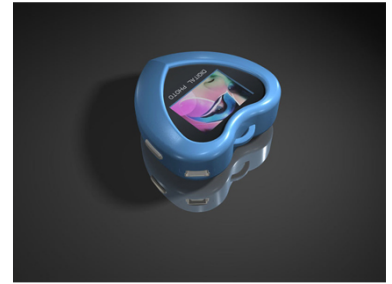

Heart-Shaped Digital Photo Frame

This digital photo frame has a heart shape. It features a built-in display and USB connectivity for uploading photos.

Product Overview

A Unique Way to Display Memories

This heart-shaped digital photo frame offers a stylish and compact solution for showcasing your favorite digital images. Designed for both home and office environments, it combines aesthetic appeal with functional simplicity. With integrated USB connectivity, updating your photo collection is quick and effortless, making it an ideal choice for personal use or as a thoughtful gift.

Technical Specifications

Key Features

- Compact design
- Digital display
- Easy photo upload via USB

Shape	Heart-shaped
Connectivity	USB