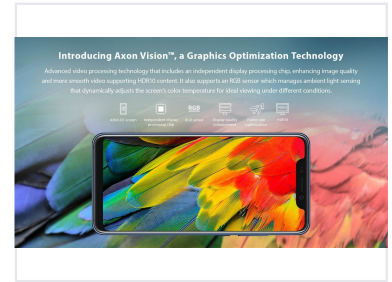

HDR10 Playback AMOLED Display Smartphone

This smartphone features HDR10 video playback, delivering enhanced details and accurate colors with increased dynamic range. Axon Vision™ technology optimizes color reproduction to deliver richer and more accurate colors.

ADDITIONAL IMAGES

Product Overview

Professional AMOLED Smartphone

This high-performance smartphone is equipped with a vivid 6.21-inch AMOLED display supporting HDR10 playback for cinema-quality visual depth. Powered by the SDM 845 processor and 6GB of RAM, it offers robust multitasking capabilities and efficient performance. Designed for global connectivity, it supports an extensive range of network bands, ensuring reliability for professional use in diverse environments.

Display Technology

Display Specifications

6.21 inches

Screen Size

2248 px

Resolution Width

1080 px

Resolution Height

Display Features

AMOLED, HDR10, 18.7:9 Aspect Ratio

Technical Performance

Memory & Storage

Component	Capacity
RAM	6GB LPDDR4X
Internal Storage	128GB UFS2.1
Processor	SDM 845 (Kryo 385: 4x2.65GHz up to 2.8GHz + 4x1.76GHz)