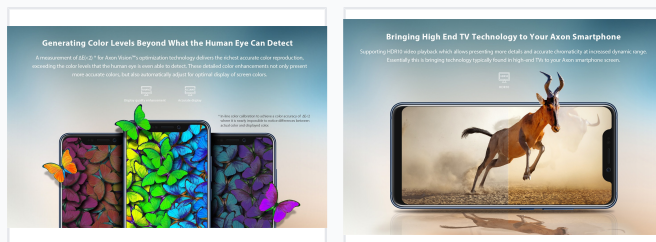

HDR10 Playback AMOLED Display Smartphone

This smartphone features HDR10 video playback, delivering enhanced details and accurate colors with increased dynamic range. Axon Vision™ technology optimizes color reproduction to deliver richer and more accurate colors.

ADDITIONAL IMAGES

Product Overview

Professional AMOLED Smartphone

This high-performance smartphone is equipped with a vivid 6.21-inch AMOLED display supporting HDR10 playback for cinema-quality visual depth. Powered by the SDM 845 processor and 6GB of RAM, it offers robust multitasking capabilities and efficient performance. Designed for global connectivity, it supports an extensive range of network bands, ensuring reliability for professional use in diverse environments.

Display Technology

Display Specifications

6.21 inches

Screen Size

2248 px

Resolution Width

1080 px

Resolution Height

Display Features

AMOLED, HDR10, 18.7:9 Aspect Ratio

Technical Performance

Memory & Storage

Component	Capacity
RAM	6GB LPDDR4X
Internal Storage	128GB UFS2.1
Processor	SDM 845 (Kryo 385: 4x2.65GHz up to 2.8GHz + 4x1.76GHz)