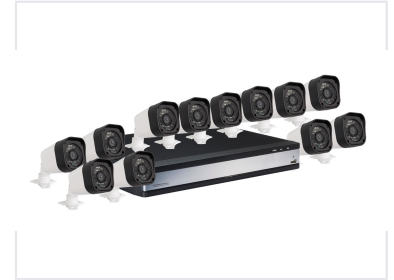

HD CCTV Security System with DVR

This HD CCTV security system includes a digital video recorder and multiple CCTV cameras. It provides real-time monitoring and recording of video footage for enhanced security.

ADDITIONAL IMAGES

System Overview

Comprehensive Surveillance Solution

This high-definition security system integrates a robust digital video recorder (DVR) with versatile CCTV cameras to provide a complete monitoring solution. Designed for both residential and commercial environments, the system supports real-time video recording and monitoring. The included hardware features modern aesthetics, including a sleek DVR enclosure and adjustable camera mounts, ensuring both performance and ease of installation.

IR • Power • LAN • HDD

Camera Specifications

Design Features

- Spherical lens housing
- Adjustable mounting stand
- Compact aesthetic

Audio Recording

Yes