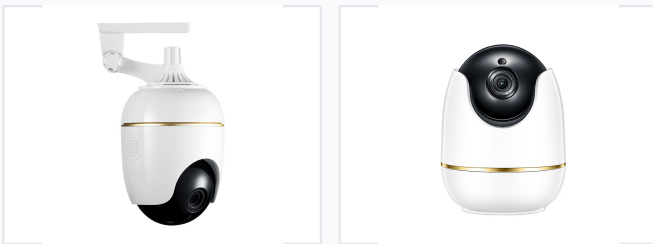

HD 1080p Wireless PTZ IP Camera with AI Detection

This HD 1080p wireless IP camera offers 360-degree coverage for comprehensive home security. Featuring AI smart detection, it accurately identifies potential threats, minimizing false alarms.

ADDITIONAL IMAGES

Overview

Smart Security Solution

This HD 1080p wireless IP PTZ camera provides comprehensive 360° surveillance for indoor environments. Equipped with advanced AI detection, it accurately identifies human movement and sends instant alerts to your mobile device. The system supports two-way audio, night vision, and flexible storage options, making it an ideal choice for monitoring homes, offices, or property remotely.

Camera Performance

Detailed view showing the lens, IR LEDs, and physical interfaces like the SD card slot and reset button.

Resolution	1080p HD
Image Sensor	1/2.7" CMOS
Lens	3.6mm @F2.0
Viewing Angle	110 degrees
Night Vision Range	15 m

PTZ & Coverage

Versatile installation options for ceiling, wall, or flat surface mounting.

Pan Range	350 degrees
Tilt Range	90 degrees

Smart Features

The ACCloud app provides real-time motion detection alerts directly to your mobile device.