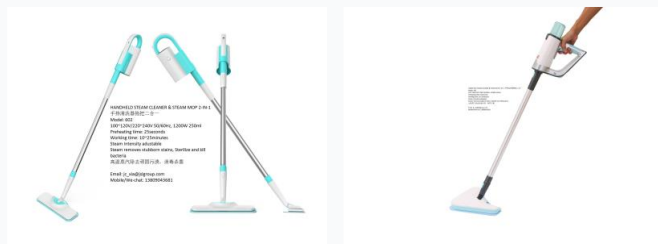

Hard Floor Steam Mop

Effectively cleans and sanitizes hard floor surfaces using steam. Its variable steam intensity can be adjusted for use on various hard floors.

ADDITIONAL IMAGES

Product Overview

Versatile 2-in-1 Cleaning Power

This 2-in-1 steam mop and handheld cleaner provides an efficient, chemical-free way to sanitize and deep clean your home. Featuring a quick 25-30 second heat-up time and a flexible swivel head, it is engineered for maneuverability across tile, hardwood, and laminate flooring. Its dual-function design allows users to easily transition between floor cleaning and handheld steam tasks to blast away tough dirt and grime.

Technical Specifications

Power Output	1200 W
Voltage Compatibility	100-120V, 220-240V
Heat-up Time	25 s
Tank Capacity	350 ml
Steam Run Time	10-25 minutes

Performance Metrics

Highlighted Capabilities

- 2-in-1 Handheld & Mop functionality
- 180° Swivel head for tight spaces
- Adjustable steam intensity
- Removable water tank for easy refilling
- Chemical-free bacteria sterilization

Physical Properties

Power Cord Length	16.4 ft
Net Weight	4.85 lbs