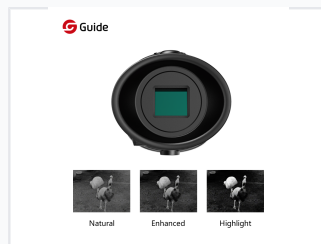

ADDITIONAL IMAGES