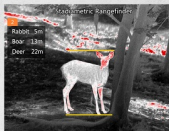

Built-in Stadiametric Rangefinder

Built-in stadiametric rangefinder for accurate distance measurement of targets.

Super Hidden, for Professional Hunting

Work indicator could be shut down

Light leakage-proof eyepiece

Super silence button

Quiet shutter

Designed for stealth with a quiet shutter, super silence button, and light leakage-proof eyepiece.

Key Functions

Wi-Fi Connectivity, App Control, Stadiametric Rangefinder, Hotspot Tracking, Video Recording, Photo Capture, Picture-in-Picture