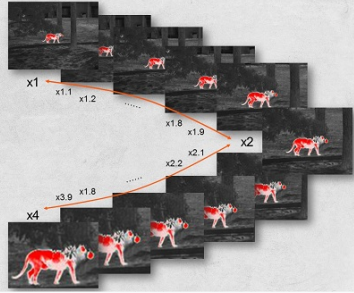

ADDITIONAL IMAGES

Overview

Versatile application for hunting, security, and outdoor adventure.

Professional Thermal Imaging

This handheld thermal imaging monocular is designed for professional use in hunting, security, and outdoor observation. Featuring a high-definition 1280x960 display and a 50Hz frame rate, it delivers smooth, crisp thermal imaging even during rapid motion. With advanced features like smooth zoom, stadiametric rangefinding, and image enhancement, it provides reliable performance in total darkness and challenging weather conditions.

Imaging Performance

Smooth Zoom

Long press the up/down button to smoothly enlarge or shrink the images. Make the search more flexible and lock the target more quickly while hunting.

Smooth zoom control allows for flexible searching and quick target acquisition.

Frame Rate	50 Hz
Detector Resolution	400x300 (TrackIR) / 640x480 (TrackIR Pro)
Spectral Range	8 μ m – 14 μ m

Display & Optics

1280×960 HD Display

Full-color 0.4-inch HD display with 1280 x 960 pixels, the image is crisper and more delicate, feel like watching 22-inch screen at 1 meter, which greatly improves the observation comfort.

Built-in Stadiametric Rangefinder

Stadiametric rangefinder can accurately measure the ranging of observed objects with known height (Rabbit - 35cm, boar - 90cm, deer - 150cm), and the real-time ranging information will be shown both on the thermal imager and the mobile APP.