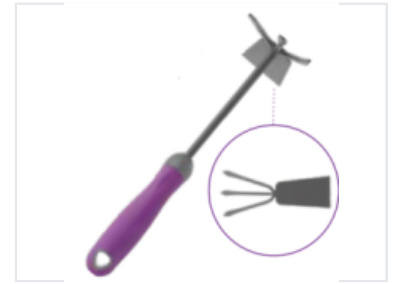

Handheld Garden Hoe with Tines and Blade

This hand-held gardening hoe features a metal head with three tines and a flat blade. It is designed for weeding, cultivating soil, and creating furrows in small garden beds or containers.

Product Overview

Versatile Hand Cultivator

This handheld garden hoe features a dual-function head with both tines and a flat blade, making it an essential tool for precise gardening tasks. Designed for efficiency, it excels at weeding, soil cultivation, and furrow creation in tight spaces like containers, flower beds, and raised planters. The ergonomic soft-grip handle ensures comfort during extended use, while the durable carbon steel head is built for long-lasting performance.

Technical Specifications

Head Material	Carbon Steel
Finish	Matte Black
Design Features	Three-tine cultivator, Flat blade, Ergonomic handle, Soft grip

Usage

Recommended Use

- Weeding
- Soil cultivation
- Furrow creation
- Container gardening
- Flower bed maintenance