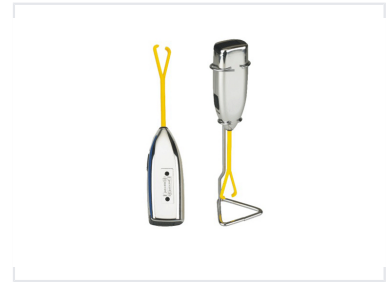

# Handheld Electric Milk Frother with Stand

This is a handheld electric milk frother designed for creating foamy milk. It features a chrome finish, a yellow plastic whisk, and comes with a triangular chrome stand.

### Professional Milk Frothing Solution

This handheld electric milk frother is designed for baristas and coffee enthusiasts seeking consistent, velvety foam for lattes, cappuccinos, and various specialty beverages. Featuring an ergonomic body and a stable triangular stand, it offers both comfort during operation and convenient storage. It is a versatile, battery-powered tool essential for creating cafe-quality drinks at home or in a professional setting.

### Ideal For

Coffee • Lattes • Cappuccinos

Design Highlights	Ergonomic, Handheld, Stable Base
-------------------	----------------------------------