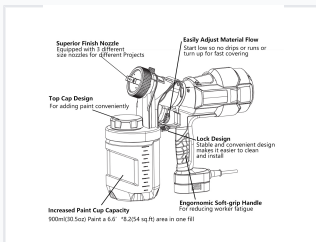

ADDITIONAL IMAGES

Overview

High-Performance HVLP Paint Sprayer

This handheld HVLP (High Volume Low Pressure) paint sprayer is engineered to deliver a superior finish on a wide variety of surfaces including furniture, walls, ceilings, and cabinets. Its advanced power technology provides adjustable control and full coverage while minimizing overspray to significantly improve efficiency and reduce project time. Designed for comfort and ease of use, it features an ergonomic soft-grip handle and a quick-release head for simplified cleaning.