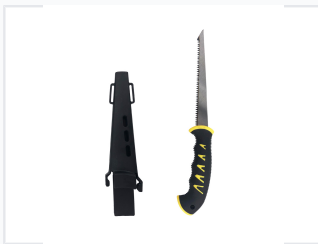

ADDITIONAL IMAGES

Product Overview

Professional Grade Hand Saw

This durable hand saw is engineered for quick and efficient cutting in gardening, woodworking, and general outdoor applications. It features a high-quality steel blade with sharp, serrated teeth designed for aggressive cutting action and long-term wear resistance. The ergonomic handle ensures a comfortable and secure grip, minimizing hand fatigue during extended use, while the included solid scabbard provides safe storage and portability.

Technical Details

Blade Material	High-quality steel
Blade Type	Serrated

Features

Key Features

- Ergonomic handle for secure grip
- Includes solid protective scabbard
- Wear-resistant steel construction
- Optimized for quick cutting

Applications

Ideal Applications	Gardening, Pruning, Trimming, Woodworking, General Cutting