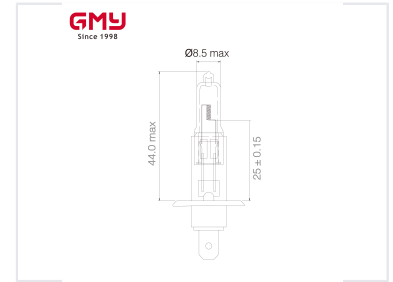

Halogen Headlight Lamp for Automotive Lighting

Halogen headlight lamps provide reliable illumination for automotive headlights in upper and lower beam applications. The lamps feature a compact design with specific dimensions.