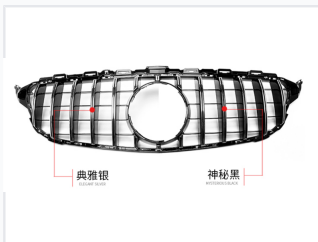

GT Style Grille for Mercedes-Benz W213 (2016+)

This GT style grille is designed for Mercedes-Benz E-Class W213 models manufactured from 2016 onwards. It enhances the vehicle's appearance with a sporty and aggressive GT styling.

ADDITIONAL IMAGES

Product Overview

Sporty GT Styling Upgrade

Enhance the aesthetic appeal of your vehicle with this premium GT-style grille, specifically engineered for the W213 chassis. Designed to provide a more aggressive and modern front-end appearance, this component serves as a direct replacement for the factory original. Crafted with a focus on durability and precise fitment, it offers a seamless upgrade for owners looking to refine their vehicle's exterior styling.