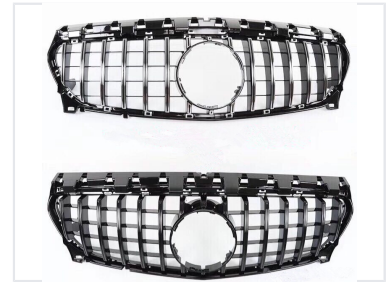

# GT Style Front Grille for Benz W176 2013-2015

This GT style front grille is designed for Benz W176 models manufactured between 2013 and 2015. It enhances the vehicle's appearance with a sporty and aggressive aesthetic.

### GT Style Front Grille Upgrade

This GT style front grille is designed specifically to enhance the aesthetic appeal of compatible vehicles from the 2013-2015 model years. Constructed from high-quality ABS material, the grille offers a durable and sporty upgrade that withstands environmental elements while ensuring a precise fit. It is an ideal solution for buyers looking to provide a more aggressive and modern look to their vehicle inventory or service offerings.

### Key Features

- GT Style Design
- Durable ABS Construction
- Precise Fitment
- Easy Installation