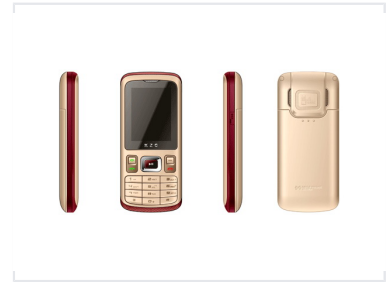

GSM Feature Phone with FM Radio

This feature phone has a compact design with a color display and tactile keypad. It supports GSM connectivity, an integrated music player, FM radio, and a camera.

Product Overview

Reliable Connectivity in a Classic Form

This candybar-style mobile phone offers a compact and durable design, perfect for users seeking straightforward communication. Featuring a clear color display and a tactile keypad, it ensures ease of use for daily tasks like calling and text messaging. With integrated multimedia features including an FM radio and music player, it balances essential communication with basic entertainment.

Technical Specifications

Battery Performance

1 Yes

Extended Standby Time

Design & Build

Design Elements

KZC • MUSIC • STYLE PHONE • CLASSIC

Form Factor	Candybar