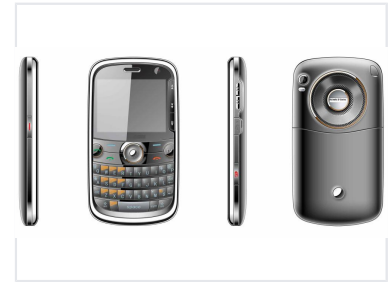

GSM Feature Phone with 2.2-inch Touch-screen

This mobile phone features a QWERTY keyboard and a rear-mounted speaker system. It is designed for communication and multimedia functionalities with a 2.2-inch TFT touch screen.

Overview

Reliable Communication Solution

This GSM feature phone is designed for straightforward, reliable communication in professional environments. Featuring a tactile QWERTY keyboard for efficient typing and a 2.2-inch touchscreen, it balances traditional usability with modern input methods. The device is equipped with a robust rear-mounted speaker system, making it an ideal choice for clear voice calls and essential multimedia tasks.

Display & Input

Display Size	2.2 inch
Input Method	QWERTY Keyboard, Touchscreen

Audio & Connectivity

Network Compatibility	GSM
Speaker System	Rear-mounted high-fidelity speaker

Key Features

Core Functionality