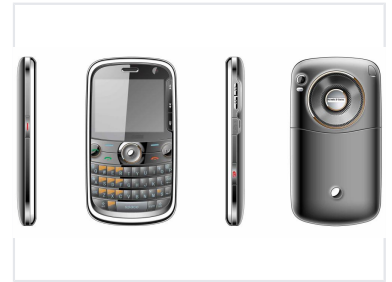

# GSM Feature Phone with 2.2-inch Display

This GSM feature phone features a 2.2-inch TFT display and a compact form factor. It supports GSM850/900/1800/1900 frequencies and offers a 1000mAh battery.

### Compact Communication Solution

This GSM feature phone offers a reliable and portable communication solution in a compact bar-style form factor. Designed for simplicity and ease of use, it features a responsive 2.2-inch TFT touch screen and a physical QWERTY keyboard for efficient typing. With quad-band GSM support and a long-lasting battery, it is an ideal choice for professional environments requiring dependable connectivity.

## Physical Dimensions

Dimensions	106mm x 57mm x 12.4mm
------------	-----------------------