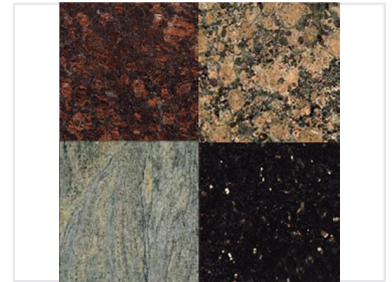

Granite Samples for Construction and Decoration

These granite samples display a range of colors and textures. They are suited for countertops, flooring, and various decorative applications.

Product Overview

Premium Granite Selection

These granite samples offer a versatile selection of natural stone, ideal for high-end construction and interior design projects. Featuring a wide spectrum of colors and textures, from speckled patterns to elegant veining, these samples demonstrate the inherent durability and aesthetic appeal of natural granite. Perfect for architectural planning, they provide a tangible representation of quality for countertops, flooring, and decorative applications.

Material Characteristics

Pattern Styles

- Speckled
- Veined
- Natural Variation

Available Colors

Brown, Tan, Gray, Black

Application Suitability

Primary Applications

Countertops • Flooring • Decorative Applications • Interior Design