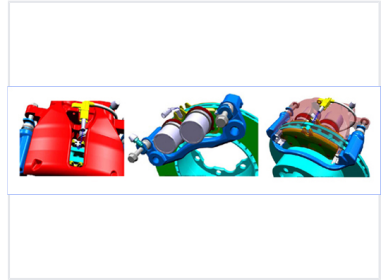

GPS Tracker

This GPS tracker is designed for vehicle tracking. It provides accurate location data and real-time updates.

Product Overview

Professional Grade Tracking Solution

This GPS tracker is engineered for reliable, real-time asset monitoring in demanding environments. Designed with robust construction, it ensures consistent connectivity and precise location reporting for logistics, fleet management, and security applications. Its compact form factor allows for versatile installation options across various vehicle types and industrial equipment.

Technical Specifications

Tracking Precision

2.5 m

Position Accuracy

99.9 %

Uptime Reliability

Certifications

Compliance

CE • RoHS • FCC