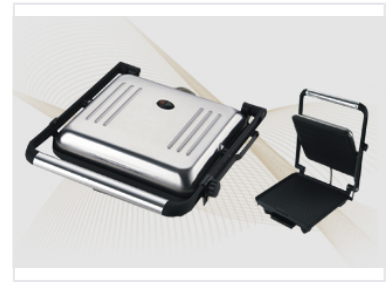

# GPS Module

This GPS module is designed for accurate location tracking in a variety of applications. It provides reliable positioning data for navigation and monitoring systems.

### Versatile Cooking Solution

This electric contact grill is designed for versatile cooking, making it an essential tool for preparing paninis, sandwiches, and grilled meats. It features a durable stainless steel finish that provides both longevity and a sleek, modern appearance for any kitchen environment. With adjustable temperature control and a floating hinge, it accommodates various food thicknesses for consistent results.

## Design & Build

Material	Stainless steel
Maintenance	Non-stick plates, Removable plates

### Cooking Versatility

- Paninis
- Sandwiches
- Grilled meats

Temperature Control	Yes
Hinge Type	Floating hinge