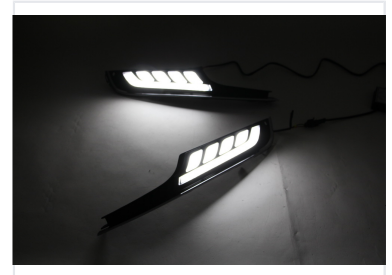

# Golf7 LED Daytime Running Lights

High-intensity LED daytime running lights are specifically designed for Golf7 models. These modified lights enhance vehicle visibility and safety during daylight hours.

## ADDITIONAL IMAGES

### Enhanced Visibility and Style

These high-intensity LED daytime running lights are specifically engineered for Golf 7 models, offering a significant upgrade in both vehicle safety and aesthetic appeal. Featuring energy-efficient LED technology, these lights provide long-lasting performance while reducing power consumption. Designed for a sleek, modern look, they are an ideal solution for improving front-end visibility during daylight hours.

### Key Features

- High-intensity LED output
- Energy-efficient technology
- Durable construction
- Modern aesthetic design