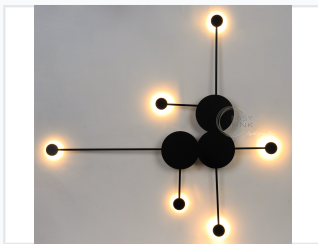

# Geometric LED Wall Sconce with Six Lights

This modern LED wall lamp features a geometric design with six light points. The interconnected black metal rods and circular shades provide ambient illumination, making it ideal for contemporary interiors.

## ADDITIONAL IMAGES

### Geometric LED Wall Sconce

This modern wall lamp features a striking geometric design composed of interconnected black metal rods and circular shades. Equipped with six integrated LED light sources, it provides warm, ambient illumination perfect for contemporary interiors. Its sleek matt black finish and artistic structure make it a sophisticated and energy-efficient lighting solution for living rooms, bedrooms, or hallways.