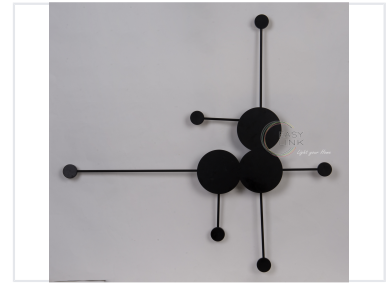

# Geometric LED Wall Sconce with Six Lights

This modern LED wall lamp features a geometric design with six light points. The interconnected black metal rods and circular shades provide ambient illumination, making it ideal for contemporary interiors.

## ADDITIONAL IMAGES

### Geometric LED Wall Sconce

This modern wall lamp features a striking geometric design composed of interconnected black metal rods and circular shades. Equipped with six integrated LED light sources, it provides warm, ambient illumination perfect for contemporary interiors. Its sleek matt black finish and artistic structure make it a sophisticated and energy-efficient lighting solution for living rooms, bedrooms, or hallways.