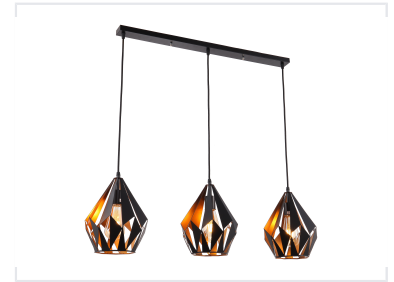

Geometric Cage Pendant Chandelier

This modern pendant chandelier features a sleek, geometric design with three individual light fixtures. The open framework allows the warm glow of the exposed bulbs to illuminate the surrounding space.

Product Overview

Modern Geometric Lighting

This modern pendant chandelier features a sleek, geometric design with three individual light fixtures suspended from a rectangular black metal canopy. Each pendant boasts a diamond-shaped cage constructed from black metal, creating a striking visual effect. The open framework allows the warm glow of the exposed bulbs to illuminate the surrounding space, making it an ideal choice for dining rooms, living rooms, or entryways.

Design & Installation

Installation Features

- Adjustable cable lengths for flexible installation
- Suitable for various ceiling heights
- Rectangular black metal canopy

Usage Environment

Indoor, Outdoor

Customization