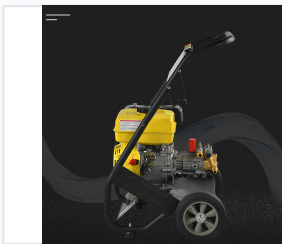

# Gasoline Powered Pressure Washer

This gasoline pressure washer is engineered for heavy-duty cleaning tasks. It provides a portable, cableless solution for effectively removing dirt and grime from outdoor surfaces.

## ADDITIONAL IMAGES

### High-Performance Gasoline Pressure Washer

This gasoline-powered high-pressure washer is engineered for heavy-duty cleaning tasks, offering a robust solution for both industrial and residential environments. By utilizing a powerful gasoline engine, it eliminates the need for electrical cords, providing unmatched mobility and freedom for outdoor cleaning. The unit features a durable frame and integrated wheels, ensuring easy maneuverability across various terrains while delivering effective cleaning power for vehicles, driveways, and patios.

### Performance Highlights

**215 ml**

Displacement