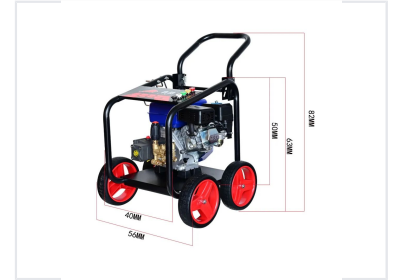

Gasoline Powered Mobile Pressure Washer

This is a gasoline-powered mobile pressure washer designed for heavy-duty cleaning. It features a durable frame with wheels for easy maneuverability and is equipped with various nozzles and controls for adjusting water pressure.

Overview

Heavy-Duty Cleaning Performance

This gasoline-powered mobile pressure washer is engineered for demanding cleaning tasks in various environments. Featuring a robust engine and a durable, wheeled frame, it ensures both high performance and easy maneuverability. It is an ideal solution for cleaning vehicles, patios, driveways, and other outdoor surfaces efficiently.

Performance

Rated Pressure

15 Mpa
Pressure

Water Flow Rate

13 L/min

Design & Features

Mobility

Wheeled Frame, Mobile Design, Portable