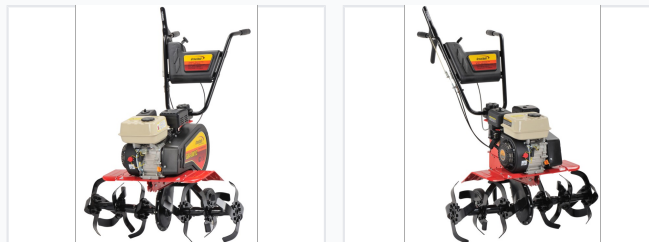

# Gasoline Powered Mini Tiller

This mini tiller is a compact machine designed for cultivating soil in small to medium-sized gardens. Powered by a gasoline engine, it efficiently prepares soil for planting and weeding.

## ADDITIONAL IMAGES

国工名称: 4	品牌: 鸿牛
动力类型: 汽油	适用场景: 农田、果园、牧场、养殖场、公园
品牌: 国工名称	型号: G85-4012
重量: 60kg (max)	功率: 170-200W (max)
尺寸: 1100x450	速度: 100-120
原产地: 浙江鸿牛工贸有限公司	产品类型: 农用

### Compact Power for Soil Preparation

This gasoline-powered mini tiller is designed for efficient soil cultivation in small to medium-sized gardens and confined spaces. Featuring a robust 4-stroke engine and adjustable tilling depth, it is an ideal solution for preparing seedbeds, weeding between rows, and general soil maintenance. Its lightweight, maneuverable design ensures ease of operation for both home gardeners and small-scale farmers.