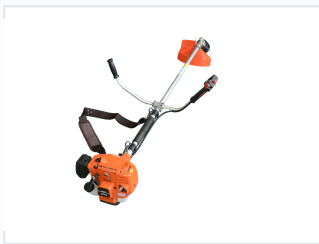

Gasoline Powered Brush Cutter

This brush cutter is designed for cutting through thick grass, weeds and brush. It features a powerful engine, a durable cutting head, and an ergonomic design for comfortable operation.

ADDITIONAL IMAGES

Product Overview

Professional-Grade Brush Cutter

This gasoline-powered brush cutter is a versatile gardening tool engineered for clearing thick grass, weeds, and dense brush. Designed for both residential and commercial applications, it combines a robust engine with an ergonomic design to ensure efficient cutting performance and operator comfort. Safety is prioritized through integrated features like a blade guard and throttle lock, making it a reliable solution for professional landscaping and maintenance.

Technical Specifications

Model Identifier	336ES
Engine Type	Gasoline Powered

Key Features

Ergonomic Design

- Adjustable harness for weight distribution
- Ergonomic handle design
- Adjustable controls
- Reduced operator fatigue

Safety Features

Blade Guard, Throttle Lock, Anti-Vibration System

Applications

Best For

Thick Grass • Weeds • Dense Brush • Edge Trimming