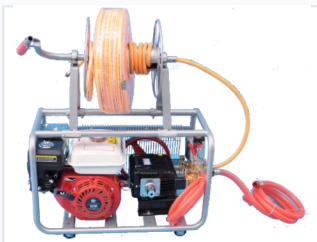

# Gasoline Powered Agricultural Sprayer

This gasoline powered sprayer is a portable and versatile machine for spraying pesticides, herbicides and fertilizers. It has a gasoline engine, a high-pressure pump, a hose reel, and a long spray hose and is mounted on a sturdy frame with wheels.

## ADDITIONAL IMAGES

### High-Efficiency Agricultural Spraying Solution

This portable gasoline-powered sprayer is engineered for professional agricultural and industrial applications, offering reliable performance for the distribution of pesticides, herbicides, and fertilizers. Mounted on a robust, wheeled frame, the unit ensures high maneuverability across diverse terrains such as orchards, vineyards, and open fields. Equipped with a high-pressure pump and an integrated hose reel system, it delivers a consistent spray pattern while maintaining organized and tangle-free hose management.

### Key Features

Portable, High-Pressure Pump, Wheeled Frame, Integrated Hose Reel