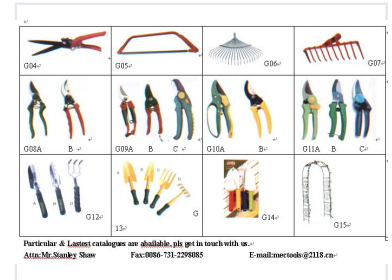

Gardening Hand Tool Set

This assortment of garden tools includes pruning shears, saws, rakes, trowels, and cultivating forks. They are designed for durability and efficiency in maintaining gardens and landscapes, suitable for a range of gardening tasks.

Product Overview

Comprehensive Gardening Hand Tool Set

This versatile gardening hand tool set offers a complete solution for various landscaping and maintenance tasks. The collection includes essential implements such as pruning shears, saws, rakes, trowels, and cultivating forks, designed for both durability and efficiency. Whether you are pruning, cutting, cultivating, or planting, this assortment provides the necessary tools to maintain gardens and landscapes effectively.

Tool Assortment

Tools Included

- Pruning shears
- Saws
- Rakes
- Trowels
- Cultivating forks

Model Series

G04, G05, G06, G07, G08, G09, G10, G11, G12, G13, G14, G15

Applications

Primary Uses

Pruning • Cutting • Cultivating • Planting • Landscaping