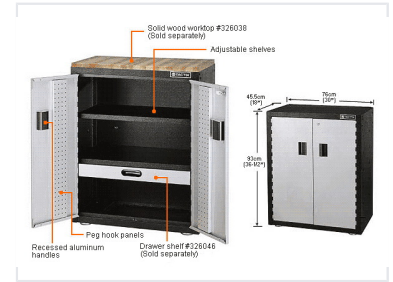

Garage Storage Cabinet with Adjustable Shelves

This garage cabinet features adjustable shelves and peg hook panels for organizing tools. It has recessed aluminum handles and optional solid wood worktop and drawer shelf sold separately.

Product Overview

Professional Garage Storage

This durable garage storage cabinet is designed to provide efficient organization for professional workspaces. It features highly customizable interior space with adjustable shelving to accommodate tools and equipment of various sizes. The inclusion of integrated peg hook panels ensures that hand tools remain accessible and orderly, while the sleek design is completed with recessed aluminum handles.

Technical Dimensions

Dimensions

93 cm

Height

76 cm

Width

45.5 cm

Depth

Features

Core Features

- Adjustable internal shelving
- Integrated peg hook panels for tool storage
- Recessed aluminum handles
- Modular design for workspace optimization

Compatibility

Optional Accessories