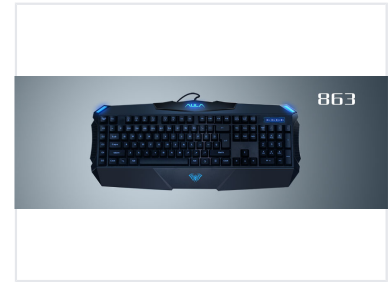

Gaming Keyboard with Customizable Backlighting

This gaming keyboard features customizable backlighting for an immersive experience. Designed with a standard QWERTY layout and a wrist rest, it ensures comfort during extended use.

Overview

Professional Gaming Performance

This gaming keyboard features a domineering and unique shape with an integrated large palm rest for extended comfort during long sessions. It offers high-end mechanical switches with a 50-million keystroke lifespan, ensuring durability and sensitive tactile feedback. Designed for serious gamers, it includes customizable backlighting, macro recording capabilities, and anti-ghosting technology for a seamless gaming experience.

Physical Specifications

Dimensions	493.3 x 211.5 x 34.8 mm
Weight	1408 g

Key Performance

Key Travel Distance

4 mm Total Route	2 mm Pretravel
----------------------------	--------------------------

Available Switch Types	Black, Red, Brown, Green
Key Life	50000000 clicks
Anti-Ghosting	Yes

Connectivity & Power

Connector	USB
Rated Voltage	5 V
Rated Current	300 mA

Gaming Features

Backlight Settings

- Red or Blue full keyboard backlight
- Two-side backlighting
- Separate logo lighting
- 4-level brightness adjustment (100%, 50%, Off, Dormancy)