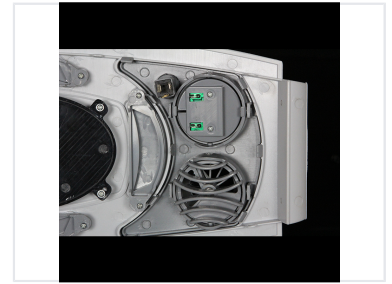

# G7 Car Air Vent with LED, Speaker, and USB

This car accessory combines an air vent with additional features. It integrates LED lighting, a speaker, and USB connectivity, designed specifically for G7 models.

## ADDITIONAL IMAGES

### Integrated G7 Cabin Module

This advanced wind outlet module is specifically engineered for Marcopolo G7 vehicle interiors, combining essential passenger comfort features into a single unit. It seamlessly integrates a high-quality air vent system with built-in LED lighting, a functional speaker, and convenient USB connectivity. Designed for durability and easy installation, this component upgrades in-cabin entertainment and environmental control for professional transport applications.

### Integrated Components

- Air Ventilation Outlet
- LED Lighting System
- Audio Speaker
- USB Power Connectivity