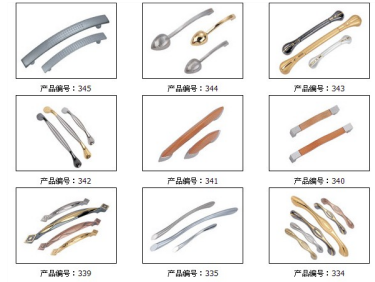

Furniture Handle and Knob Assortment

This collection features an array of cabinet and drawer handles and pulls. The assortment includes modern curved designs, classic spoon-shaped handles, and wooden accents.

Product Overview

Versatile Furniture Hardware Collection

This comprehensive assortment of cabinet and drawer handles and pulls offers a diverse range of styles, finishes, and sizes to suit any interior design project. From sleek modern curved designs to classic spoon-shaped pulls and warm wooden accents, this collection provides essential hardware solutions for furniture manufacturing and renovation. Each piece is crafted to meet high functional requirements while enhancing the aesthetic appeal of cabinets, drawers, and furniture units.

Product Range

Available Model Numbers

- 334
- 335
- 339
- 340
- 341
- 342
- 343
- 344
- 345

Design & Style

Suitable Applications

Cabinetry • Drawers • Furniture

Design Styles

Modern Curved, Classic Spoon-Shaped, Wooden Accents