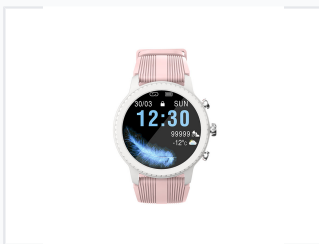

ADDITIONAL IMAGES

Product Overview

Premium Smartwatch for Active Lifestyles

This full-touch screen smartwatch is engineered for durability and performance in demanding environments. Featuring a robust metal construction and 5ATM water resistance, it is perfectly suited for swimming and rigorous sports activities. With advanced features like Qi wireless charging and comprehensive activity tracking, it offers a seamless blend of style and functionality for the modern professional.

Key Features

Core Capabilities

- Full-touch screen interface
- Qi wireless charging support
- 5ATM water resistance rating
- Durable metal construction
- Integrated activity and weather monitoring

Performance Metrics

Live Monitoring

99999 steps

Step Counter Capacity

-12 °C

Temperature Display

Technical Specifications

Water Resistance

5ATM • Swim-proof

Charging Technology

Qi Wireless Charging

Construction Material

Metal