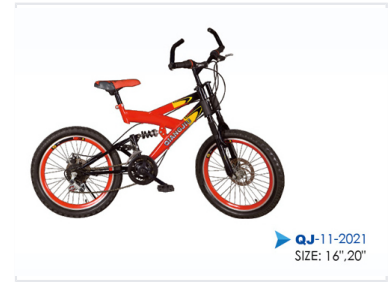

# Full Suspension Mountain Bicycle

This full suspension mountain bicycle is equipped with front and rear disc brakes. It is available in 16" and 20" frame sizes.

### Full Suspension Performance

The QJ-11-2021 is a high-performance mountain bicycle engineered for versatility and comfort on challenging terrains. Featuring a robust full suspension system with both front fork and rear shock absorbers, it ensures superior control and impact absorption. Its distinctive red and black frame design combines aesthetic appeal with functional durability for off-road riding.