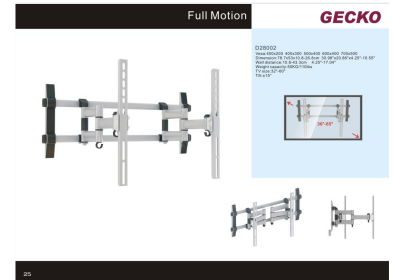

Full Motion TV Wall Mount for 32-60 inch Screens

This full motion TV wall mount bracket is designed for 32-60 inch screens. It supports VESA patterns from 400x200 to 700x500 and offers a tilt range of $\pm 15^\circ$.

Product Overview

Professional Full Motion TV Wall Mount

This robust full-motion wall mount provides versatile viewing angles for 32 to 60-inch displays. Engineered for durability and flexibility, it features an extensive tilt range and swing capability to ensure optimal positioning in any environment. Its high weight capacity and broad VESA compatibility make it a reliable solution for professional display installations.

Technical Specifications

Weight Capacity	50 KG
Supported Screen Sizes	32 - 60 inches
Tilt Adjustment	15 degrees
Swing / Swivel Angle	180 degrees

Mounting Standards

Supported VESA Patterns	400x200, 400x300, 500x400, 600x400, 700x500
-------------------------	---

Physical Dimensions

Wall Distance Range	10.8cm - 43.3cm
Mounting Plate Dimensions	78.7cm x 53cm